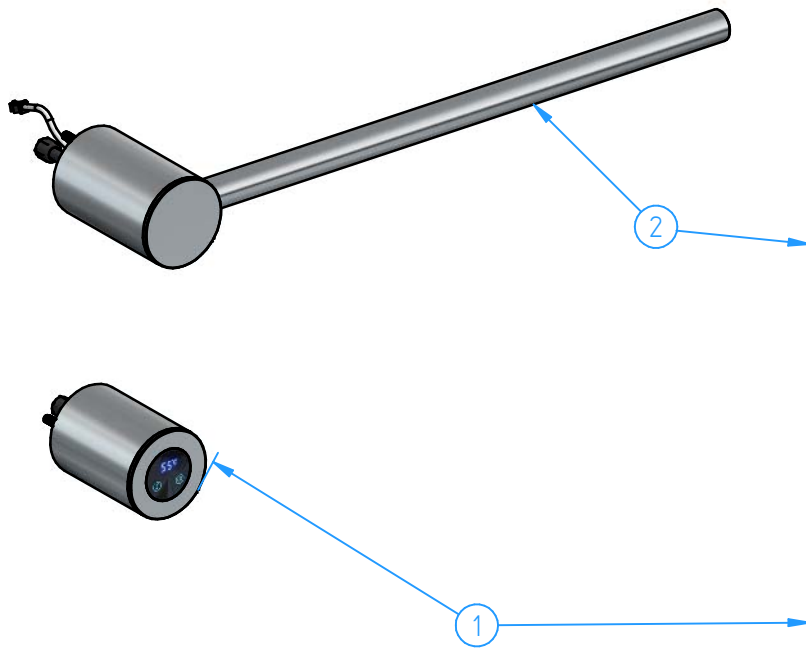

2	MBASES2-00	Concealed parts for RARH50-1, RARV135-1	1
1	RARH50-1EXT-00	External parts for RARH50-1	1
ID Nr	Code	Description	Pcs

5	MBASES2-002	Fixing kit	1
4	MBASES-01	Control support body	1
3	MBASES-05	Screw M5x35	4
2	MBASES-04	Support body for thermoelement	1
1	MBASES2-001	Concealed preassembled set	1
ID Nr	Code	Description	Pcs

2	RARH50T-00	Rail (with thermometer)	1
1	SWIRAR-00	Thermocontrol set	1
ID Nr	Code	Description	Pcs

4	RARH50-04	Centering ring	1
3	RARH50-05	Screw M5x110	2
2	RARH50-02	Plug	1
1	RARH50T-001	Rail set body (wth thermometer)	1
ID Nr	Code	Description	Pcs

6	SWIRAR-02	Cover	1
5	SWIRAR-04	Upper centering ring	1
4	SWIRAR-001	Thermorgulation button	1
3	SWIRAR-05	Screw M5x88	2
2	SWIRAR-01	Thermocontrol body	1
1	SWIRAR-03	Lower centering ring	1
ID Nr	Code	Description	Pcs

		Sheet <b>1 of 3</b>	
N°	REVIEW	Date	Scale <b>1:5</b>
Description			Material
Horizontal radiator with 1 rail			Weight 0 kg
Code <b>RARH50-1-00</b>	Date of issue 09/06/2026	Chamfers not quoted 0.5x45°	
<small>This drawing is property reserved of Hotbath Srl. Without express authorization, the copying, distribution and utilization of this document as well as the communication to others is prohibited.</small>			<b>hotbath</b> italian bathroomware