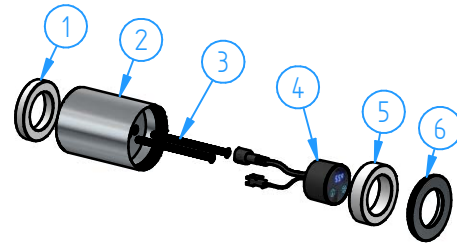

2	MBASES2-00	Concealed parts for RARH50-1, RARV135-1	1
1	RARH50-1EXT-00	External parts for RARH50-1	1
ID Nr	Code	Description	Pcs

5	MBASES2-002	Fixing kit	1
4	MBASES-01	Control support body	1
3	MBASES-05	Screw M5x35	4
2	MBASES-04	Support body for thermoelement	1
1	MBASES2-001	Concealed preassembled set	1
ID Nr	Code	Description	Pcs

2	RARH50T-00	Rail (with thermometer)	1
1	SWIRAR-00	Thermocontrol set	1
ID Nr	Code	Description	Pcs

4	RARH50-04	Centering ring	1
3	RARH50-05	Screw M5x110	2
2	RARH50-02	Plug	1
1	RARH50T-001	Rail set body (wth thermometer)	1
ID Nr	Code	Description	Pcs

6	SWIRAR-02	Cover	1
5	SWIRAR-04	Upper centering ring	1
4	SWIRAR-001	Thermorgulation button	1
3	SWIRAR-05	Screw M5x88	2
2	SWIRAR-01	Thermocontrol body	1
1	SWIRAR-03	Lower centering ring	1
ID Nr	Code	Description	Pcs