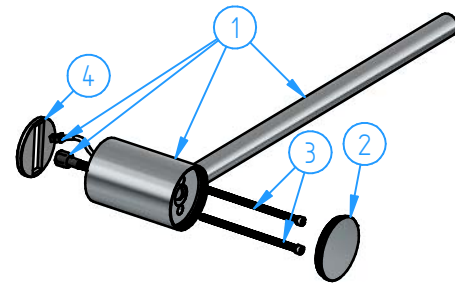

2	MBASES2-00	Concealed parts for RARH50-1, RARV135-1	1
1	RARH50-1EXT-00	External parts for RARH50-1	1
ID Nr	Code	Description	Pcs

5	MBASES2-002	Fixing kit	1
4	MBASES-01	Control support body	1
3	MBASES-05	Screw M5x35	4
2	MBASES-04	Support body for thermoelement	1
1	MBASES2-001	Concealed preassembled set	1
ID Nr	Code	Description	Pcs

2	RARH50T-00	Rail (with thermometer)	1
1	SWIRAR-00	Thermocontrol set	1
ID Nr	Code	Description	Pcs

4	RARH50-04	Centering ring	1
3	RARH50-05	Screw M5x110	2
2	RARH50-02	Plug	1
1	RARH50T-001	Rail set body (wth thermometer)	1
ID Nr	Code	Description	Pcs

6	SWIRAR-02	Cover	1
5	SWIRAR-04	Upper centering ring	1
4	SWIRAR-001	Thermorgulation button	1
3	SWIRAR-05	Screw M5x88	2
2	SWIRAR-01	Thermocontrol body	1
1	SWIRAR-03	Lower centering ring	1
ID Nr	Code	Description	Pcs

		Sheet <b>1 of 3</b>	
N°	REVIEW	Date	Scale <b>1:5</b>
Description			Material
Horizontal radiator with 1 rail			Weight 0 kg
Code <b>RARH50-1-00</b>	Date of issue 09/06/2026	Chamfers not quoted 0.5x45°	
<small>This drawing is property reserved of Hotbath Srl. Without express authorization, the copying, distribution and utilization of this document as well as the communication to others is prohibited.</small>			<b>hotbath</b> italian bathroomware