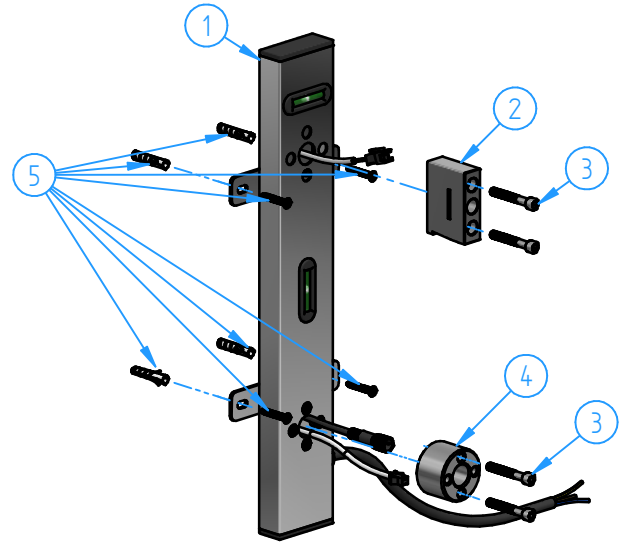

2	MBASES2-00	Concealed parts for RARH50-1, RARV135-1	1
1	RARH50-1EXT-00	External parts for RARH50-1	1
ID Nr	Code	Description	Pcs

5	MBASES2-002	Fixing kit	1
4	MBASES-01	Control support body	1
3	MBASES-05	Screw M5x35	4
2	MBASES-04	Support body for thermoelement	1
1	MBASES2-001	Concealed preassembled set	1
ID Nr	Code	Description	Pcs

2	RARH50T-00	Rail (with thermometer)	1
1	SWIRAR-00	Thermocontrol set	1
ID Nr	Code	Description	Pcs

4	RARH50-04	Centering ring	1
3	RARH50-05	Screw M5x110	2
2	RARH50-02	Plug	1
1	RARH50T-001	Rail set body (wth thermometer)	1
ID Nr	Code	Description	Pcs

6	SWIRAR-02	Cover	1
5	SWIRAR-04	Upper centering ring	1
4	SWIRAR-001	Thermorgulation button	1
3	SWIRAR-05	Screw M5x88	2
2	SWIRAR-01	Thermocontrol body	1
1	SWIRAR-03	Lower centering ring	1
ID Nr	Code	Description	Pcs